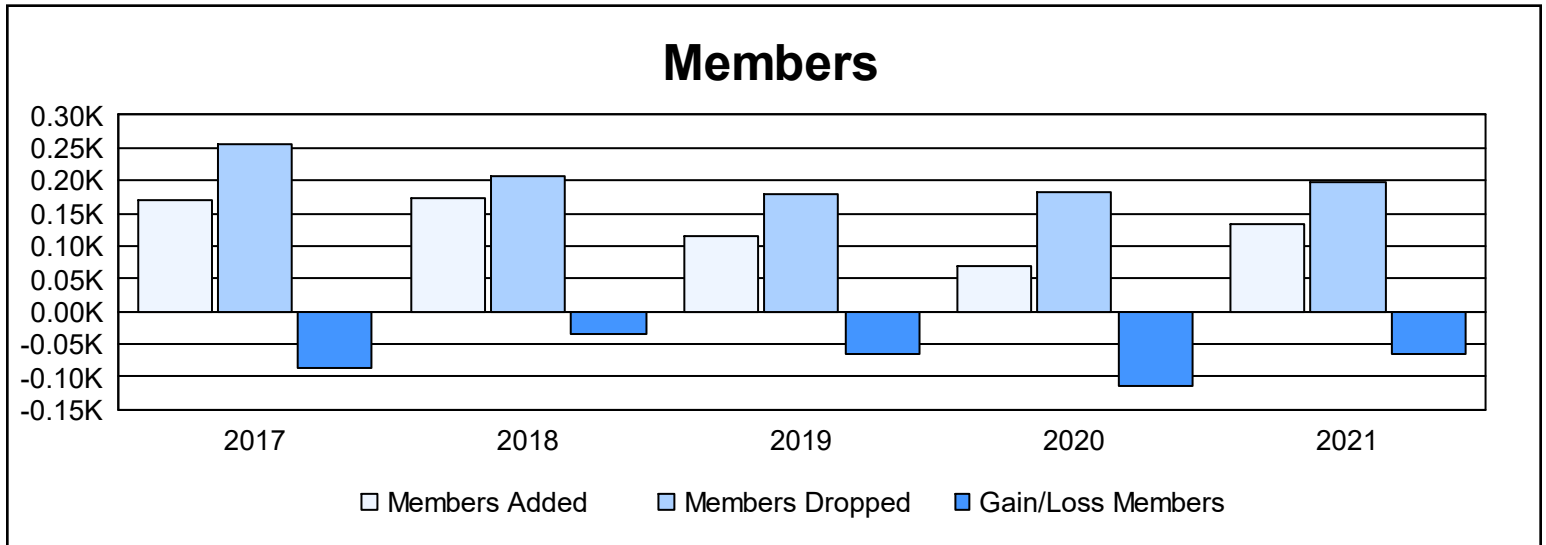

Year	New Clubs	Dropped Clubs	Gain/ Loss Clubs	New Members	Charter Members	Reinstate Members	Transfer Members	Total Member Added	Total Members Dropped	Gain/ Loss Members
2016-2017	1	6	-5	106	52	2	10	170	257	-87
2017-2018	1	3	-2	133	30	2	8	173	206	-33
2018-2019	1	4	-3	81	24	5	5	115	180	-65
2019-2020	0	3	-3	43	9	6	12	70	183	-113
2020-2021	2	2	0	51	71	8	4	134	198	-64
<b>Average</b>	<b>1</b>	<b>4</b>	<b>-3</b>	<b>83</b>	<b>37</b>	<b>5</b>	<b>8</b>	<b>132</b>	<b>205</b>	<b>-72</b>

### Membership Composition June 2021 Cumulative