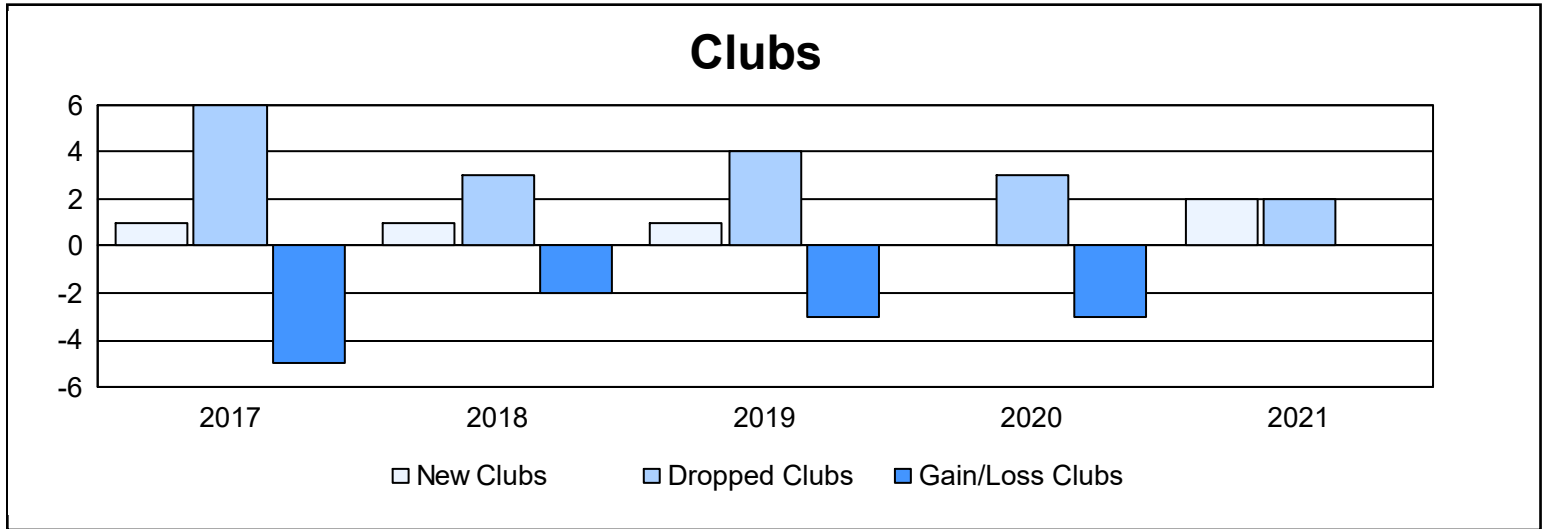

Year	New Clubs	Dropped Clubs	Gain/ Loss Clubs	New Members	Charter Members	Reinstate Members	Transfer Members	Total Member Added	Total Members Dropped	Gain/ Loss Members
2016-2017	1	6	-5	106	52	2	10	170	257	-87
2017-2018	1	3	-2	133	30	2	8	173	206	-33
2018-2019	1	4	-3	81	24	5	5	115	180	-65
2019-2020	0	3	-3	43	9	6	12	70	183	-113
2020-2021	2	2	0	51	71	8	4	134	198	-64
<b>Average</b>	<b>1</b>	<b>4</b>	<b>-3</b>	<b>83</b>	<b>37</b>	<b>5</b>	<b>8</b>	<b>132</b>	<b>205</b>	<b>-72</b>

### Membership Composition June 2021 Cumulative