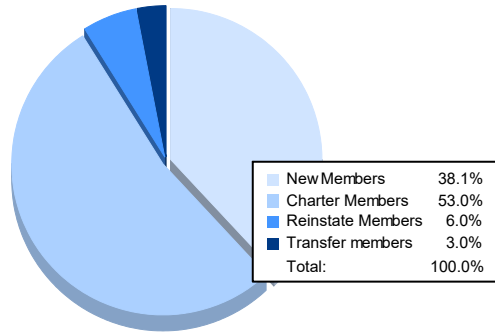

Year	New Clubs	Dropped Clubs	Gain/ Loss Clubs	New Members	Charter Members	Reinstate Members	Transfer Members	Total Member Added	Total Members Dropped	Gain/ Loss Members
2016-2017	1	6	-5	106	52	2	10	170	257	-87
2017-2018	1	3	-2	133	30	2	8	173	206	-33
2018-2019	1	4	-3	81	24	5	5	115	180	-65
2019-2020	0	3	-3	43	9	6	12	70	183	-113
2020-2021	2	2	0	51	71	8	4	134	198	-64
<b>Average</b>	<b>1</b>	<b>4</b>	<b>-3</b>	<b>83</b>	<b>37</b>	<b>5</b>	<b>8</b>	<b>132</b>	<b>205</b>	<b>-72</b>

### Membership Composition June 2021 Cumulative